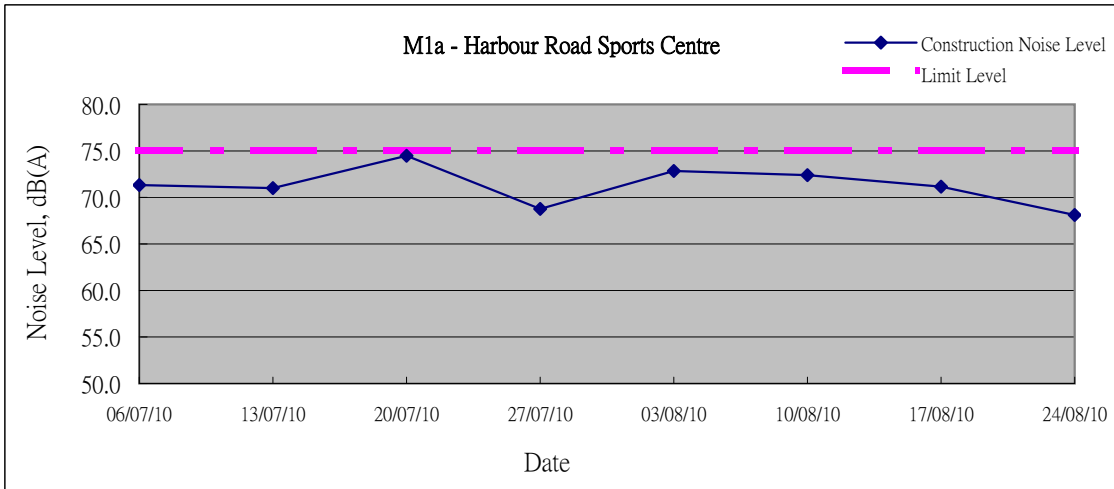

**Graphic Presentation of Noise Monitoring Result**

**Day Time (0700 - 1900hrs on normal weekdays)**

**Graphic Presentation of Noise Monitoring Result**

**Restricted Time (1900 - 2300 hrs on normal weekdays and 0700-2300 on holiday)**