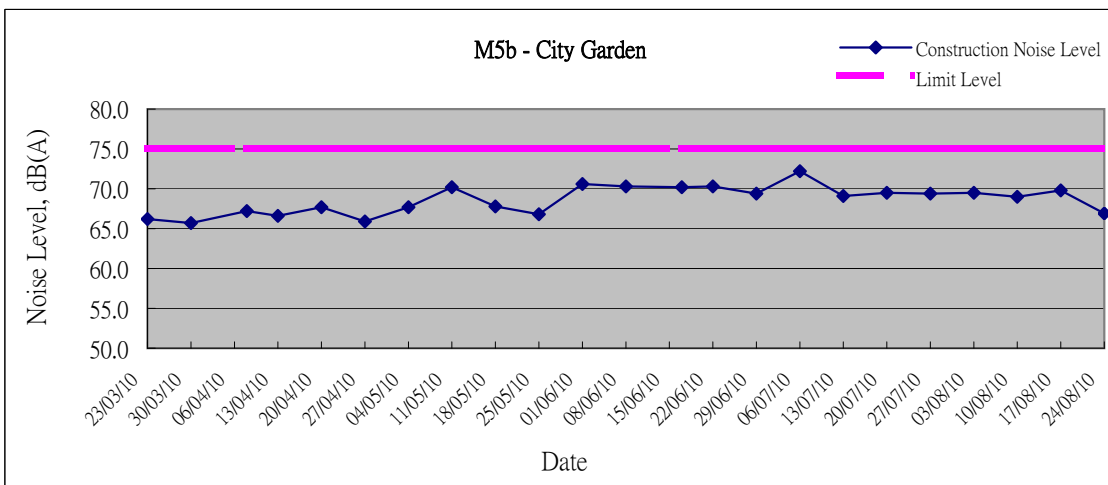

**Graphic Presentation of Noise Monitoring Result**

**Day Time (0700 - 1900hrs on normal weekdays)**

**Graphic Presentation of Noise Monitoring Result**

**Restricted Time (1900 - 2300 hrs on normal weekdays and 0700-2300 on holiday)**