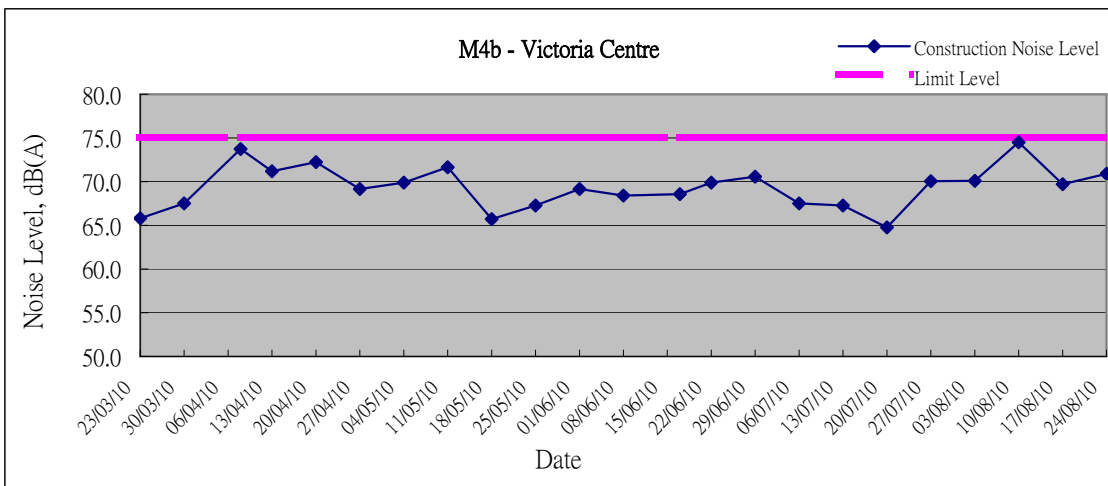

**Graphic Presentation of Noise Monitoring Result**

**Day Time (0700 - 1900hrs on normal weekdays)**

**Graphic Presentation of Noise Monitoring Result**

**Restricted Time (1900 - 2300 hrs on normal weekdays and 0700-2300 on holiday)**